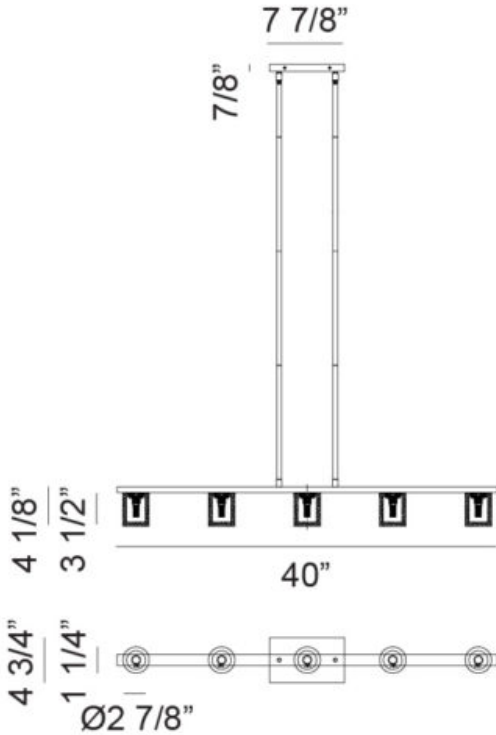

matteolighting.com
info@matteolighting.com

Toll: 1 844 628 8368
Tel: 604 560 5136

Canada: 100-1873 Forge Place Abbotsford, BC V2T 0L2
USA: 6875 Speedway Blvd. Ste 106 Las Vegas, NV 89115

Project: _____

Company: _____

Location: _____ SPEC #: _____

Approved On: _____ Approved By: _____

Chandelier